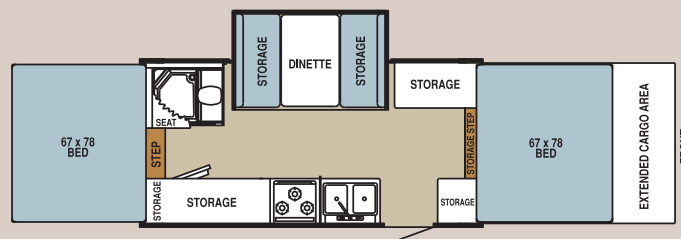

2006 Starcraft® 36RT

36RT
Sand w/Sierra Maple Décor

*Folding
Camping
Trailers*

BY STARCRAFT 

36RT

2006 Starcraft® 36RT

Easy to tow and ready to go, the 36RT folding camping trailer, with sleeping accommodations for six adults, will transport both cargo and comfort to your next off-road destination.

The extra-long 96" diamond plate cargo deck makes it easy to take along all your extra gear and has the capacity for motorcycles or ATVs.

The 36RT features a complete galley, a space expanding slideout dinette, king-size bunkends with heated innerspring mattresses, as well as toilet and shower facilities and a full 7'3" of interior headroom. You'll find the convenience of Starcraft's 36RT to be ideally equipped for your next weekend adventure.

LEGEND: ■ COMFORT AREAS ■ VINYL ■ CARPET

WEIGHTS, MEASUREMENTS & CAPACITIES

GVWR (gross vehicle weight rating – lbs.)	7000
GVW (gross vehicle weight – approx. lbs.)	3959
Base/Dry Hitch Weight (approx. lbs.)	410
Base/Dry Axle Weight (approx. lbs.)	3549
Trailer Size – closed (add 11" for spare tire & carrier) – Center of Ball to Bumper	26' 8" x 7' 2"
Height (closed)	76"
Trailer Length (open)	32' 3"
Interior Height (open)	7' 3"
Interior Width (open)	8' 8"
Tire Size – Radial Mud (includes spare)	15"
Furnace w/Electronic Ignition	16M BTU
6-Gallon LP Water Heater	X
Freshwater Tank	35 gal. under floor
12-Volt Demand Quiet Water Pump	X
Double 20# LP Tanks w/Auto Regulator	X
Power Center w/Battery Charger	30 amps
E-Z Lube™ Leaf Spring Axles	X
Ball Coupler	2 5/16"
A&E Systems Deluxe Awning w/Awning Rail	13'
Sleeping Capacity	6