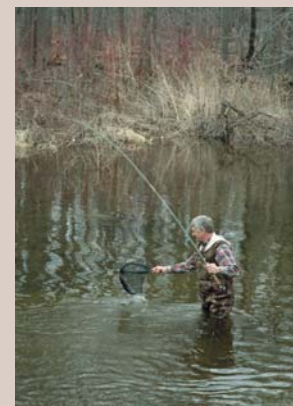

2006 Starcraft® 36RT

Easy to tow and ready to go, the 36RT folding camping trailer, with sleeping accommodations for six adults, will transport both cargo and comfort to your next off-road destination.

The extra-long 96" diamond plate cargo deck makes it easy to take along all your extra gear and has the capacity for motorcycles or ATVs.

The 36RT features a complete galley, a space expanding slideout dinette, king-size bunkends with heated innerspring mattresses, as well as toilet and shower facilities and a full 7'3" of interior headroom. You'll find the convenience of Starcraft's 36RT to be ideally equipped for your next weekend adventure.

LEGEND: ■ COMFORT AREAS ■ VINYL ■ CARPET

WEIGHTS, MEASUREMENTS & CAPACITIES

GVWR (gross vehicle weight rating – lbs.)	7000
GVW (gross vehicle weight – approx. lbs.)	3959
Base/Dry Hitch Weight (approx. lbs.)	410
Base/Dry Axle Weight (approx. lbs.)	3549
Trailer Size – closed (add 11" for spare tire & carrier) – Center of Ball to Bumper	26' 8" x 7' 2"
Height (closed)	76"
Trailer Length (open)	32' 3"
Interior Height (open)	7' 3"
Interior Width (open)	8' 8"
Tire Size – Radial Mud (includes spare)	15"
Furnace w/Electronic Ignition	16M BTU
6-Gallon LP Water Heater	X
Freshwater Tank	35 gal. under floor
12-Volt Demand Quiet Water Pump	X
Double 20# LP Tanks w/Auto Regulator	X
Power Center w/Battery Charger	30 amps
E-Z Lube™ Leaf Spring Axles	X
Ball Coupler	2 5/16"
A&E Systems Deluxe Awning w/Awning Rail	13'
Sleeping Capacity	6

OPTIONS