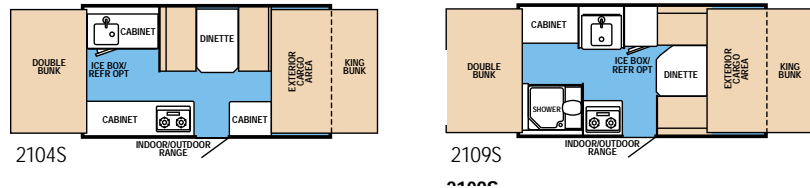

Star Shuttle SERIES

Starcraft & Star Shuttle WARRANTY

- Starcraft 2 + 3 All-Star Warranty*
- 2-Year 'Hitch-to-Bumper' Coverage and 3-Year Structural Coverage!
- Aqualon® 7 Industry-leading 7-Year Warranty on the Tent!
- Limited Lifetime Warranty on the Roof!
- Limited Lifetime Warranty on the Lifter System!
- 2-Year Warranty on Appliances!
- Limited Lifetime Warranty on the Floor!

*Refer to actual warranty information for details.

Star Shuttle 2104S	Star Shuttle 2109S
3260	3260
1897	2040
248	298
1649	1742
17' 10" x 7' 2"	17' 10" x 7' 2"
61"	61"
21' 3 1/2"	21' 3 1/2"
6' 5"	6' 5"
6' 8"	6' 8"
13"	13"
10 gal.	18 gal. under floor
25 amps	25 amps
X	X
opt.	X
n/a	X
2"	2"
6	6