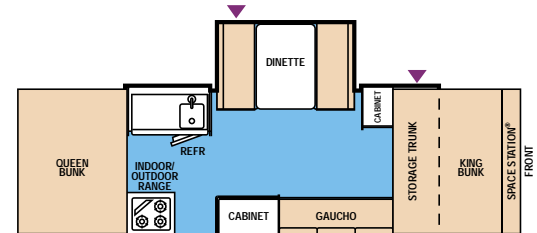

*Refer to actual warranty information for details.

Comet

Gemini

Orion

Apollo

Launch

SERIES

Starcraft's Launch series is an all-new, value-priced line designed for first time owners and long-time camping enthusiasts who prefer to tow and set up a smaller unit. This smaller, economy unit sleeps six to eight people, depending on the floorplan.

Launch	1701L	2106L	2110L	2410L
GVWR (gross vehicle weight rating-lbs.)	2190	2190	3000	2820
GVW (gross vehicle weight - approx. lbs.)	1247	1354	2049	1628
Base/Dry Hitch Weight (approx. lbs.)	136	141	200	194
Base/Dry Axle Weight (approx. lbs.)	1111	1213	1849	1434
Trailer Size (closed) - Includes Hitch	11' 9" x 7' 2"	13' 7" x 7' 2"	15' 7" x 7' 2"	15' 7" x 7' 2"
Height (closed)	53"	54"	56"	57"
Trailer Length (open)	15' 10 1/2"	19' 7"	19' 7"	22' 7"
Interior Height (open)	6' 5"	6' 5"	6' 5"	6' 5"
Interior Width (open)	6' 8"	6' 8"	6' 8"	6' 8"
Tire Size	12"	12"	13"	13"
Fresh Water Tank	5 gal. portable	5 gal. portable	18 gal. under floor	5 gal. portable
Power Center w/Battery Charger	25 amps	25 amps	25 amps	25 amps
20# LP Tank w/Regulator	X	X	X	X
Coupler Size	2"	2"	2"	2"
Sleeping Capacity	6	6	6	8