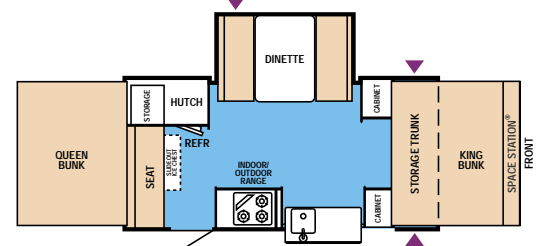

Constellation SERIES

Constellation leads the way to the future with clean, aerodynamic styling. These contemporary campers feature a sleek one-piece fiberglass roof, fully-laminated sidewalls, laminated bunk ends with permanently attached support poles and a smooth fiberglass exterior. Contoured ABS front and rear caps protect the battery, LP tank and spare tire. With four floorplans, Constellation sleeps six to eight.

Constellation	Comet	Gemini	Orion	Apollo
GVWR (gross vehicle weight rating-lbs.)	3260	3260	3260	3260
GVW (gross vehicle weight - approx. lbs.)	2297	2571	2549	2574
Base/Dry Hitch Weight (approx. lbs.)	261	231	236	245
Base/Dry Axle Weight (approx. lbs.)	2036	2340	2313	2344
Trailer Size (closed) - Includes Hitch	19' 3" x 7' 2"	19' 3" x 7' 2"	19' 3" x 7' 2"	19' 3" x 7' 2"
Height (closed)	60"	64"	64"	64"
Trailer Length (open)	22' 11"	22' 11"	22' 11"	22' 11"
Interior Height (open)	6' 7 1/2"	6' 7 1/2"	6' 7 1/2"	6' 7 1/2"
Interior Width (open)	6' 9"	9' 8"	9' 8"	9' 8"
Tire Size	13"	13"	13"	13"
Fresh Water Tank	18 gal. under floor	18 gal. under floor	18 gal. under floor	18 gal. under floor
Power Center w/Battery Charger	25 amps	25 amps	25 amps	25 amps
20# LP Tank w/Regulator & Molded LP Tank Cover	X	X	X	X
12-Volt Demand Water Pump	opt.	X	opt.	opt.
6-Gal. LP Water Heater, Faucet, Water Pump & Water Filter	opt.	X	opt.	opt.
Coupler Size	2"	2"	2"	2"
Sleeping Capacity	8	6	6	8

Constellation WARRANTY

- Starcraft 2 + 3 All-Star Warranty*
- 2-Year 'Hitch-to-Bumper' Coverage and 3-Year Structural Coverage!
- Aqualon® 7 Industry-leading 7-Year Warranty on the Tent!
- Limited Lifetime Warranty on the Roof!
- Limited Lifetime Warranty on the Lifter System!
- 2-Year Warranty on Appliances!
- Limited Lifetime Warranty on the Floor!

*Refer to actual warranty information for details.

Orion