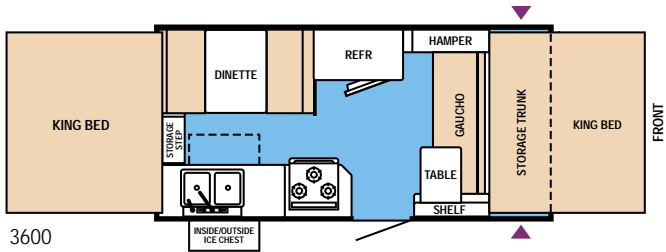

3602

LEGEND

comfort areas
 vinyl

storage

Centennial WARRANTY

- Starcraft 2 + 3 All-Star Warranty*
- 2-Year 'Hitch-to-Bumper' Coverage and 3-Year Structural Coverage!
- Aqualon® 7 Industry-leading 7-Year Warranty on the Tent!
- Limited Lifetime Warranty on the Roof!
- Limited Lifetime Warranty on the Lifter System!
- 2-Year Warranty on Appliances!
- Limited Lifetime Warranty on the Floor!

*Refer to actual warranty information for details.

Centennial 3600