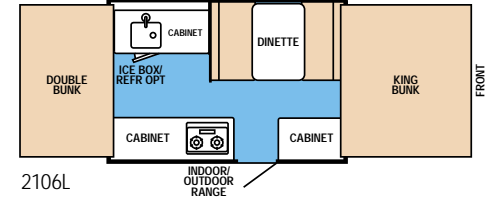

*Refer to actual warranty information for details.

Comet

Gemini

Orion

Apollo

Launch

SERIES

Starcraft's Launch series is an all-new, value-priced line designed for first time owners and long-time camping enthusiasts who prefer to tow and set up a smaller unit. This smaller, economy unit sleeps six to eight people, depending on the floorplan.

Launch	1701L	2106L	2110L	2410L
GVWR (gross vehicle weight rating-lbs.)	2190	2190	3000	2820
GVW (gross vehicle weight - approx. lbs.)	1247	1354	2049	1628
Base/Dry Hitch Weight (approx. lbs.)	136	141	200	194
Base/Dry Axle Weight (approx. lbs.)	1111	1213	1849	1434
Trailer Size (closed) - Includes Hitch	11' 9" x 7' 2"	13' 7" x 7' 2"	15' 7" x 7' 2"	15' 7" x 7' 2"
Height (closed)	53"	54"	56"	57"
Trailer Length (open)	15' 10 1/2"	19' 7"	19' 7"	22' 7"
Interior Height (open)	6' 5"	6' 5"	6' 5"	6' 5"
Interior Width (open)	6' 8"	6' 8"	6' 8"	6' 8"
Tire Size	12"	12"	13"	13"
Fresh Water Tank	5 gal. portable	5 gal. portable	18 gal. under floor	5 gal. portable
Power Center w/Battery Charger	25 amps	25 amps	25 amps	25 amps
20# LP Tank w/Regulator	X	X	X	X
Coupler Size	2"	2"	2"	2"
Sleeping Capacity	6	6	6	8