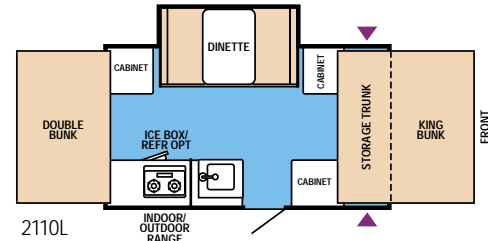

*Refer to actual warranty information for details.

Comet

Gemini

Orion

Apollo

Launch

SERIES

Starcraft's Launch series is an all-new, value-priced line designed for first time owners and long-time camping enthusiasts who prefer to tow and set up a smaller unit. This smaller, economy unit sleeps six to eight people, depending on the floorplan.

Launch	1701L	2106L	2110L	2410L
GVWR (gross vehicle weight rating-lbs.)	2190	2190	3000	2820
GVW (gross vehicle weight - approx. lbs.)	1247	1354	2049	1628
Base/Dry Hitch Weight (approx. lbs.)	136	141	200	194
Base/Dry Axle Weight (approx. lbs.)	1111	1213	1849	1434
Trailer Size (closed) - Includes Hitch	11' 9" x 7' 2"	13' 7" x 7' 2"	15' 7" x 7' 2"	15' 7" x 7' 2"
Height (closed)	53"	54"	56"	57"
Trailer Length (open)	15' 10 1/2"	19' 7"	19' 7"	22' 7"
Interior Height (open)	6' 5"	6' 5"	6' 5"	6' 5"
Interior Width (open)	6' 8"	6' 8"	6' 8"	6' 8"
Tire Size	12"	12"	13"	13"
Fresh Water Tank	5 gal. portable	5 gal. portable	18 gal. under floor	5 gal. portable
Power Center w/Battery Charger	25 amps	25 amps	25 amps	25 amps
20# LP Tank w/Regulator	X	X	X	X
Coupler Size	2"	2"	2"	2"
Sleeping Capacity	6	6	6	8