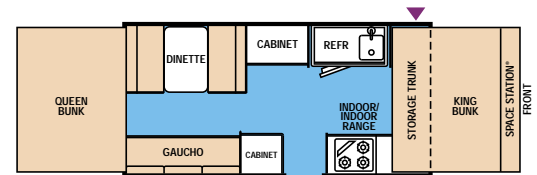

Constellation WARRANTY

- Starcraft 2 + 3 All-Star Warranty*
- 2-Year 'Hitch-to-Bumper' Coverage and 3-Year Structural Coverage!
- Aqualon® 7 Industry-leading 7-Year Warranty on the Tent!
- Limited Lifetime Warranty on the Roof!
- Limited Lifetime Warranty on the Lifter System!
- 2-Year Warranty on Appliances!
- Limited Lifetime Warranty on the Floor!

*Refer to actual warranty information for details.

Comet