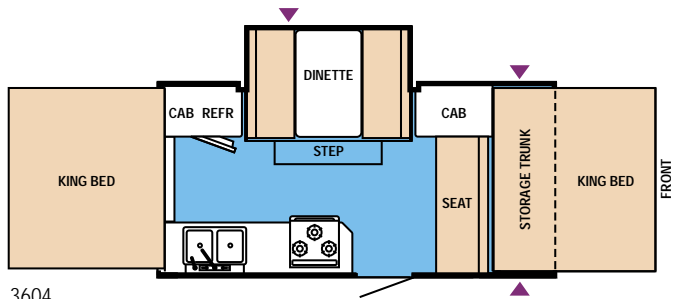

3600

3604

3606