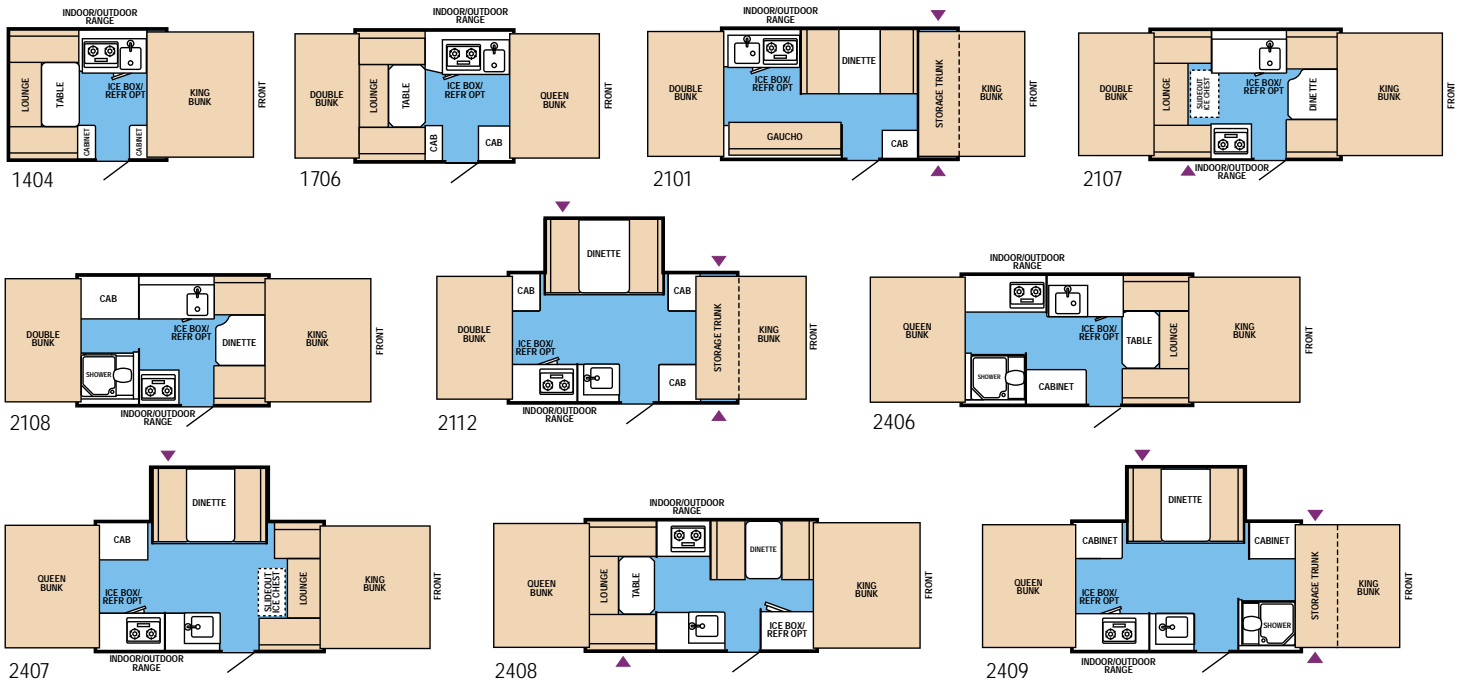

Shuttle has a unique front storage area that's perfect for campsite gear like lawn chairs, coolers, bikes and firewood.

Star Shuttle SERIES

Starcraft & Star Shuttle WARRANTY

- Starcraft 2 + 3 All-Star Warranty*
- 2-Year 'Hitch-to-Bumper' Coverage and 3-Year Structural Coverage!
- Aqualon® 7 Industry-leading 7-Year Warranty on the Tent!
- Limited Lifetime Warranty on the Roof!
- Limited Lifetime Warranty on the Lifter System!
- 2-Year Warranty on Appliances!
- Limited Lifetime Warranty on the Floor!

*Refer to actual warranty information for details.

Star Shuttle 2104S	Star Shuttle 2109S
3260	3260
1897	2040
248	298
1649	1742
17' 10" x 7' 2"	17' 10" x 7' 2"
61"	61"
21' 3 1/2"	21' 3 1/2"
6' 5"	6' 5"
6' 8"	6' 8"
13"	13"
10 gal.	18 gal. under floor
25 amps	25 amps
X	X
opt.	X
n/a	X
2"	2"
6	6