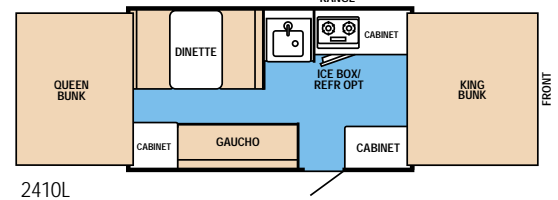

*Refer to actual warranty information for details.

Comet

Gemini

Orion

Apollo

Launch

SERIES

Starcraft's Launch series is an all-new, value-priced line designed for first time owners and long-time camping enthusiasts who prefer to tow and set up a smaller unit. This smaller, economy unit sleeps six to eight people, depending on the floorplan.

Launch	1701L	2106L	2110L	2410L
GVWR (gross vehicle weight rating-lbs.)	2190	2190	3000	2820
GVW (gross vehicle weight - approx. lbs.)	1247	1354	2049	1628
Base/Dry Hitch Weight (approx. lbs.)	136	141	200	194
Base/Dry Axle Weight (approx. lbs.)	1111	1213	1849	1434
Trailer Size (closed) - Includes Hitch	11' 9" x 7' 2"	13' 7" x 7' 2"	15' 7" x 7' 2"	15' 7" x 7' 2"
Height (closed)	53"	54"	56"	57"
Trailer Length (open)	15' 10 1/2"	19' 7"	19' 7"	22' 7"
Interior Height (open)	6' 5"	6' 5"	6' 5"	6' 5"
Interior Width (open)	6' 8"	6' 8"	6' 8"	6' 8"
Tire Size	12"	12"	13"	13"
Fresh Water Tank	5 gal. portable	5 gal. portable	18 gal. under floor	5 gal. portable
Power Center w/Battery Charger	25 amps	25 amps	25 amps	25 amps
20# LP Tank w/Regulator	X	X	X	X
Coupler Size	2"	2"	2"	2"
Sleeping Capacity	6	6	6	8