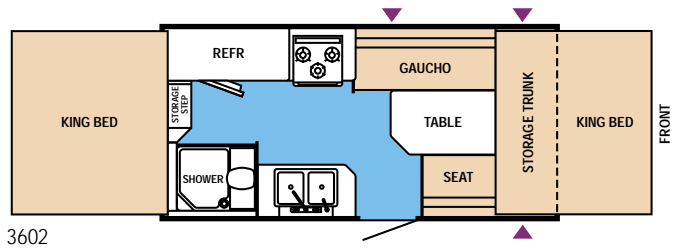

3602

LEGEND

comfort areas
 vinyl

storage

Centennial WARRANTY

- Starcraft 2 + 3 All-Star Warranty*
- 2-Year 'Hitch-to-Bumper' Coverage and 3-Year Structural Coverage!
- Aqualon® 7 Industry-leading 7-Year Warranty on the Tent!
- Limited Lifetime Warranty on the Roof!
- Limited Lifetime Warranty on the Lifter System!
- 2-Year Warranty on Appliances!
- Limited Lifetime Warranty on the Floor!

*Refer to actual warranty information for details.

Centennial 3600