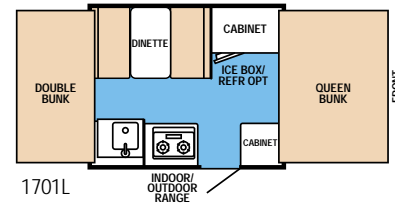

*Refer to actual warranty information for details.

Comet

Gemini

Orion

Apollo

Launch

SERIES

Starcraft's Launch series is an all-new, value-priced line designed for first time owners and long-time camping enthusiasts who prefer to tow and set up a smaller unit. This smaller, economy unit sleeps six to eight people, depending on the floorplan.

Launch	1701L	2106L	2110L	2410L
GVWR (gross vehicle weight rating-lbs.)	2190	2190	3000	2820
GVW (gross vehicle weight - approx. lbs.)	1247	1354	2049	1628
Base/Dry Hitch Weight (approx. lbs.)	136	141	200	194
Base/Dry Axle Weight (approx. lbs.)	1111	1213	1849	1434
Trailer Size (closed) - Includes Hitch	11' 9" x 7' 2"	13' 7" x 7' 2"	15' 7" x 7' 2"	15' 7" x 7' 2"
Height (closed)	53"	54"	56"	57"
Trailer Length (open)	15' 10 1/2"	19' 7"	19' 7"	22' 7"
Interior Height (open)	6' 5"	6' 5"	6' 5"	6' 5"
Interior Width (open)	6' 8"	6' 8"	6' 8"	6' 8"
Tire Size	12"	12"	13"	13"
Fresh Water Tank	5 gal. portable	5 gal. portable	18 gal. under floor	5 gal. portable
Power Center w/Battery Charger	25 amps	25 amps	25 amps	25 amps
20# LP Tank w/Regulator	X	X	X	X
Coupler Size	2"	2"	2"	2"
Sleeping Capacity	6	6	6	8