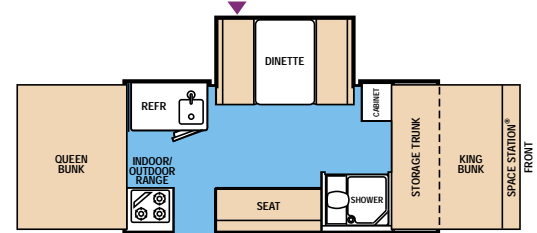

Constellation SERIES

Constellation leads the way to the future with clean, aerodynamic styling. These contemporary campers feature a sleek one-piece fiberglass roof, fully-laminated sidewalls, laminated bunk ends with permanently attached support poles and a smooth fiberglass exterior. Contoured ABS front and rear caps protect the battery, LP tank and spare tire. With four floorplans, Constellation sleeps six to eight.

Constellation	Comet	Gemini	Orion	Apollo
GVWR (gross vehicle weight rating-lbs.)	3260	3260	3260	3260
GVW (gross vehicle weight - approx. lbs.)	2297	2571	2549	2574
Base/Dry Hitch Weight (approx. lbs.)	261	231	236	245
Base/Dry Axle Weight (approx. lbs.)	2036	2340	2313	2344
Trailer Size (closed) - Includes Hitch	19' 3" x 7' 2"	19' 3" x 7' 2"	19' 3" x 7' 2"	19' 3" x 7' 2"
Height (closed)	60"	64"	64"	64"
Trailer Length (open)	22' 11"	22' 11"	22' 11"	22' 11"
Interior Height (open)	6' 7 1/2"	6' 7 1/2"	6' 7 1/2"	6' 7 1/2"
Interior Width (open)	6' 9"	9' 8"	9' 8"	9' 8"
Tire Size	13"	13"	13"	13"
Fresh Water Tank	18 gal. under floor	18 gal. under floor	18 gal. under floor	18 gal. under floor
Power Center w/Battery Charger	25 amps	25 amps	25 amps	25 amps
20# LP Tank w/Regulator & Molded LP Tank Cover	X	X	X	X
12-Volt Demand Water Pump	opt.	X	opt.	opt.
6-Gal. LP Water Heater, Faucet, Water Pump & Water Filter	opt.	X	opt.	opt.
Coupler Size	2"	2"	2"	2"
Sleeping Capacity	8	6	6	8

Constellation WARRANTY

- Starcraft 2 + 3 All-Star Warranty*
- 2-Year 'Hitch-to-Bumper' Coverage and 3-Year Structural Coverage!
- Aqualon® 7 Industry-leading 7-Year Warranty on the Tent!
- Limited Lifetime Warranty on the Roof!
- Limited Lifetime Warranty on the Lifter System!
- 2-Year Warranty on Appliances!
- Limited Lifetime Warranty on the Floor!

*Refer to actual warranty information for details.