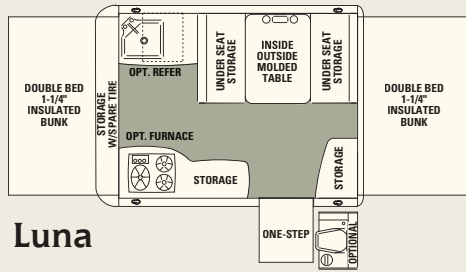

Futura®

Folding Trailers

Patents Pending

the dawn of a new era

Luna

CLP, LLC

PO Box 2000
Middlebury, IN 46540
Toll Free: 866-953-2222