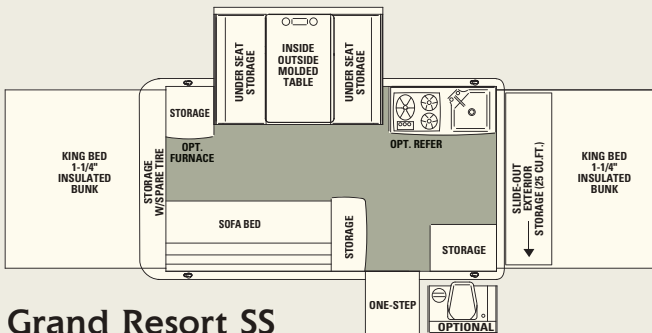

Grand Lodge SS

Grand Pointe SS

Grand Resort SS

Grand Haven SS

CLP, LLC

PO Box 2000
Middlebury, IN 46540
Toll Free: 866-953-2222

the dawn of a new era

Specifications	Luna	Pocono SS	Ocala	Tupelo	Grand Lodge SS	Grand Pointe SS	Grand Resort SS	Grand Haven SS
Travel Length	13'8"	16'	15'2"	17'2"	17'6"	19'6"	19'6"	19'6"
Travel Width	91"	91"	91"	91"	91"	91"	91"	91"
Travel Height	54"	54"	54"	54"	54"	54"	54"	54"
Interior Open Length	17'8"	18'2"	20'10"	23'10"	21'	24'10"	24'10"	24'10"
Interior Open Ceiling Height	6'8"	6'8"	6'8"	6'8"	6'8"	6'8"	6'8"	6'8"
UVW (lbs.)	1,729	1,959	1,892	2,318	2,184	2,468	TBD	TBD
GVWR (lbs.)	2,629	2,749	2,719	3,339	3,510	3,429	TBD	TBD
GAWR (lbs.)	2,500	2,500	2,500	3,220	3,220	3,220	3,100	3,100
Hitch Weight (lbs.)	129	249	219	119	290	209	TBD	TBD
Cargo Carrying Capacity (lbs.)	900	790	827	1,021	1,326	961	TBD	TBD
Fresh Water Storage	16 gal.	16 gal.	23 gal.	23 gal.	23 gal.	23 gal.	23 gal.	23 gal.
Tire Size	ST175/80D13	ST175/80D13	ST175/80D13	ST175/80D13	ST175/80D13	ST175/80D13	ST175/80D13	ST175/80D13
Sleeping Capacity	6	6	6	8	8	8	8	7
Front Sleeping Area	48" x 77"	54" x 77"	58" x 77"	70" x 77"	70" x 77"	70" x 77"	70" x 77"	70" x 77"
Rear Sleeping Area	48" x 77"	48" x 77"	58" x 77"	58" x 77"	48" x 77"	70" x 77"	70" x 77"	70" x 77"