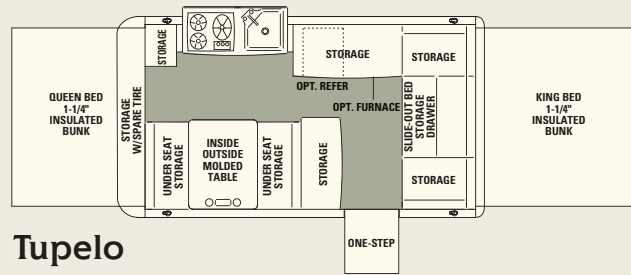

Futura®

Folding Trailers

Patents Pending

the dawn of a new era

Tupelo

CLP, LLC

PO Box 2000
Middlebury, IN 46540
Toll Free: 866-953-2222