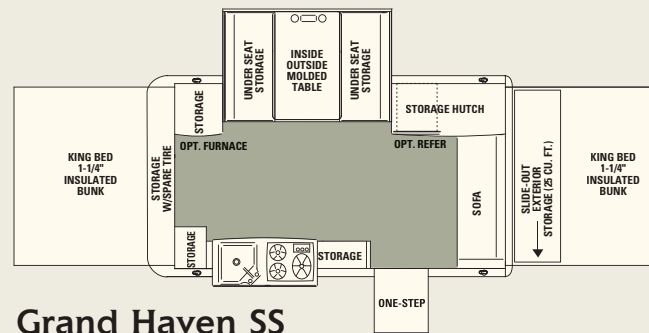

Grand Lodge SS

Grand Pointe SS

Grand Resort SS

Grand Haven SS

CLP, LLC

PO Box 2000
Middlebury, IN 46540
Toll Free: 866-953-2222

the dawn of a new era

Specifications	Luna	Pocono SS	Ocala	Tupelo	Grand Lodge SS	Grand Pointe SS	Grand Resort SS	Grand Haven SS
Travel Length	13'8"	16'	15'2"	17'2"	17'6"	19'6"	19'6"	19'6"
Travel Width	91"	91"	91"	91"	91"	91"	91"	91"
Travel Height	54"	54"	54"	54"	54"	54"	54"	54"
Interior Open Length	17'8"	18'2"	20'10"	23'10"	21'	24'10"	24'10"	24'10"
Interior Open Ceiling Height	6'8"	6'8"	6'8"	6'8"	6'8"	6'8"	6'8"	6'8"
UVW (lbs.)	1,729	1,959	1,892	2,318	2,184	2,468	TBD	TBD
GVWR (lbs.)	2,629	2,749	2,719	3,339	3,510	3,429	TBD	TBD
GAWR (lbs.)	2,500	2,500	2,500	3,220	3,220	3,220	3,100	3,100
Hitch Weight (lbs.)	129	249	219	119	290	209	TBD	TBD
Cargo Carrying Capacity (lbs.)	900	790	827	1,021	1,326	961	TBD	TBD
Fresh Water Storage	16 gal.	16 gal.	23 gal.	23 gal.	23 gal.	23 gal.	23 gal.	23 gal.
Tire Size	ST175/80D13	ST175/80D13	ST175/80D13	ST175/80D13	ST175/80D13	ST175/80D13	ST175/80D13	ST175/80D13
Sleeping Capacity	6	6	6	8	8	8	8	7
Front Sleeping Area	48" x 77"	54" x 77"	58" x 77"	70" x 77"	70" x 77"	70" x 77"	70" x 77"	70" x 77"
Rear Sleeping Area	48" x 77"	48" x 77"	58" x 77"	58" x 77"	48" x 77"	70" x 77"	70" x 77"	70" x 77"