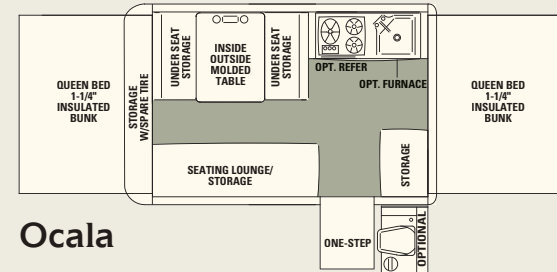

Futura®

Folding Trailers

Patents Pending

the dawn of a new era

Ocala

CLP, LLC

PO Box 2000
Middlebury, IN 46540
Toll Free: 866-953-2222