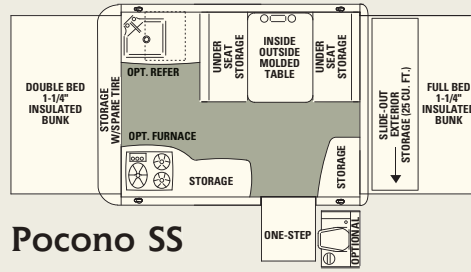

Futura®

Folding Trailers

Patents Pending

the dawn of a new era

Pocono SS

CLP, LLC

PO Box 2000
Middlebury, IN 46540
Toll Free: 866-953-2222