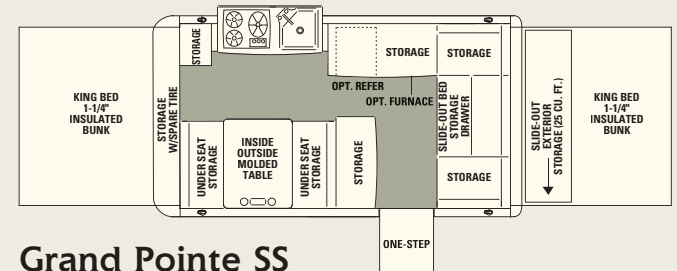

Grand Lodge SS

Grand Pointe SS

Grand Resort SS

Grand Haven SS

CLP, LLC

PO Box 2000
Middlebury, IN 46540
Toll Free: 866-953-2222

the dawn of a new era

Specifications	Luna	Pocono SS	Ocala	Tupelo	Grand Lodge SS	Grand Pointe SS	Grand Resort SS	Grand Haven SS
Travel Length	13'8"	16'	15'2"	17'2"	17'6"	19'6"	19'6"	19'6"
Travel Width	91"	91"	91"	91"	91"	91"	91"	91"
Travel Height	54"	54"	54"	54"	54"	54"	54"	54"
Interior Open Length	17'8"	18'2"	20'10"	23'10"	21'	24'10"	24'10"	24'10"
Interior Open Ceiling Height	6'8"	6'8"	6'8"	6'8"	6'8"	6'8"	6'8"	6'8"
UVW (lbs.)	1,729	1,959	1,892	2,318	2,184	2,468	TBD	TBD
GVWR (lbs.)	2,629	2,749	2,719	3,339	3,510	3,429	TBD	TBD
GAWR (lbs.)	2,500	2,500	2,500	3,220	3,220	3,220	3,100	3,100
Hitch Weight (lbs.)	129	249	219	119	290	209	TBD	TBD
Cargo Carrying Capacity (lbs.)	900	790	827	1,021	1,326	961	TBD	TBD
Fresh Water Storage	16 gal.	16 gal.	23 gal.	23 gal.	23 gal.	23 gal.	23 gal.	23 gal.
Tire Size	ST175/80D13	ST175/80D13	ST175/80D13	ST175/80D13	ST175/80D13	ST175/80D13	ST175/80D13	ST175/80D13
Sleeping Capacity	6	6	6	8	8	8	8	7
Front Sleeping Area	48" x 77"	54" x 77"	58" x 77"	70" x 77"	70" x 77"	70" x 77"	70" x 77"	70" x 77"
Rear Sleeping Area	48" x 77"	48" x 77"	58" x 77"	58" x 77"	48" x 77"	70" x 77"	70" x 77"	70" x 77"