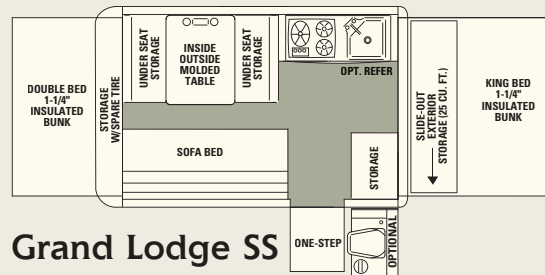

Grand Lodge SS

Grand Pointe SS

Grand Resort SS

Grand Haven SS

CLP, LLC

PO Box 2000
Middlebury, IN 46540
Toll Free: 866-953-2222

the dawn of a new era

Specifications	Luna	Pocono SS	Ocala	Tupelo	Grand Lodge SS	Grand Pointe SS	Grand Resort SS	Grand Haven SS
Travel Length	13'8"	16'	15'2"	17'2"	17'6"	19'6"	19'6"	19'6"
Travel Width	91"	91"	91"	91"	91"	91"	91"	91"
Travel Height	54"	54"	54"	54"	54"	54"	54"	54"
Interior Open Length	17'8"	18'2"	20'10"	23'10"	21'	24'10"	24'10"	24'10"
Interior Open Ceiling Height	6'8"	6'8"	6'8"	6'8"	6'8"	6'8"	6'8"	6'8"
UVW (lbs.)	1,729	1,959	1,892	2,318	2,184	2,468	TBD	TBD
GVWR (lbs.)	2,629	2,749	2,719	3,339	3,510	3,429	TBD	TBD
GAWR (lbs.)	2,500	2,500	2,500	3,220	3,220	3,220	3,100	3,100
Hitch Weight (lbs.)	129	249	219	119	290	209	TBD	TBD
Cargo Carrying Capacity (lbs.)	900	790	827	1,021	1,326	961	TBD	TBD
Fresh Water Storage	16 gal.	16 gal.	23 gal.	23 gal.	23 gal.	23 gal.	23 gal.	23 gal.
Tire Size	ST175/80D13	ST175/80D13	ST175/80D13	ST175/80D13	ST175/80D13	ST175/80D13	ST175/80D13	ST175/80D13
Sleeping Capacity	6	6	6	8	8	8	8	7
Front Sleeping Area	48" x 77"	54" x 77"	58" x 77"	70" x 77"	70" x 77"	70" x 77"	70" x 77"	70" x 77"
Rear Sleeping Area	48" x 77"	48" x 77"	58" x 77"	58" x 77"	48" x 77"	70" x 77"	70" x 77"	70" x 77"